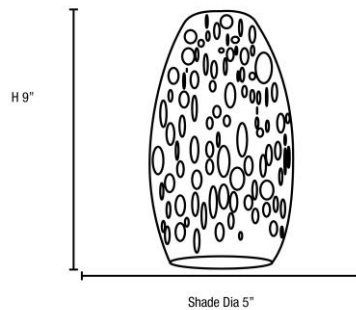

In addition to Access Lighting's purchase and warranty terms and conditions, by signing below or placing an order, you agree that you are authorized to bind the entity placing any order and acknowledge the following: All of sizes and measurements are approximate and all images are for illustrative purposes only. In the event of an inconsistency, the "Product Measurements" section controls. There also may be slight differences in the colors and designs compared to the displayed and printed images.

Signature: _____

Print Name _____ Date: _____

Toll Free 800-828-5483 www.AccessLighting.com

14410 Myford Road, Irvine, CA 92606

The information is subject to change without notice. 11/3/2022 28012-1C-BS_MYA.pdf